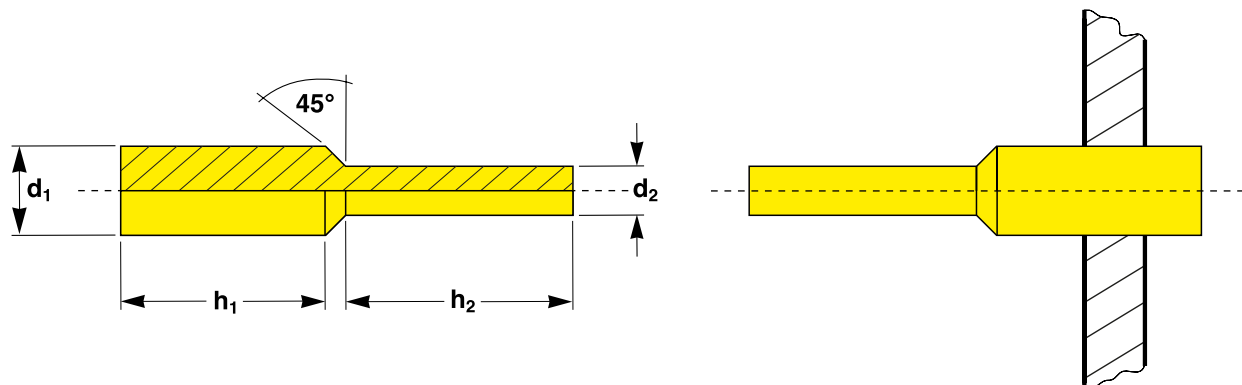

PROTEC PROSICON® EPS 306

High Temp Masking Silicone Pull Plugs

DIMENSIONS

All dimensions in mm

Dimensions				Shore A	Standard Pack	Reference No.
d₁	d₂	h₁	h₂			
1.57	1.17	9.53	8.56	55	500	EPS 306 / 00157-00117
1.57	1.02	12.70	12.70	55	500	EPS 306 / 00157-00102
1.60	1.14	15.88	15.88	55	500	EPS 306 / 00160-00114
1.70	1.19	15.88	15.49	55	500	EPS 306 / 00170-00119
1.85	1.17	15.54	14.99	55	500	EPS 306 / 00185-00117
2.03	1.14	25.40	25.40	55	500	EPS 306 / 00203-00114
2.31	1.32	15.88	15.88	55	500	EPS 306 / 00231-00132
2.31	1.32	25.40	25.40	55	500	EPS 306 / 00231-00132-02
2.36	1.27	15.88	15.88	55	500	EPS 306 / 00236-00127
2.36	1.60	17.78	17.78	55	500	EPS 306 / 00236-00160
2.41	1.32	25.40	25.40	55	500	EPS 306 / 00241-00132
2.64	1.57	15.88	15.88	50	500	EPS 306 / 00264-00157
2.67	2.08	25.40	25.40	50	500	EPS 306 / 00267-00208
2.77	1.57	15.88	15.88	50	500	EPS 306 / 00277-00157
2.77	1.57	25.40	25.40	50	500	EPS 306 / 00277-00157-02
3.00	2.08	25.40	25.40	50	500	EPS 306 / 00300-00208
3.18	1.57	15.88	15.88	50	500	EPS 306 / 00318-00157
3.30	2.36	15.88	17.78	50	500	EPS 306 / 00330-00236
3.30	2.36	25.40	25.40	50	500	EPS 306 / 00330-00236-02
3.56	2.16	15.88	14.17	50	500	EPS 306 / 00356-00216
3.61	2.29	31.75	31.75	50	500	EPS 306 / 00316-00229
3.91	1.57	15.88	15.88	50	500	EPS 306 / 00391-00157
3.96	1.57	15.88	19.05	50	500	EPS 306 / 00396-00157
3.96	2.36	31.75	31.75	50	500	EPS 306 / 00396-00236
4.01	2.08	25.40	25.40	50	500	EPS 306 / 00401-00208
4.01	2.08	31.75	31.75	50	500	EPS 306 / 00401-00208-02
4.01	2.36	38.10	38.10	50	500	EPS 306 / 00401-00236
4.06	2.39	19.81	19.81	50	500	EPS 306 / 00401-00239
4.11	2.44	15.88	14.76	50	500	EPS 306 / 00411-00244
4.45	3.12	31.75	31.75	50	500	EPS 306 / 00445-00312
4.75	2.79	15.88	15.88	50	500	EPS 306 / 00475-00279
4.83	3.56	31.75	31.75	50	500	EPS 306 / 00483-00356
4.83	2.79	57.15	57.15	50	500	EPS 306 / 00483-00279
4.95	2.79	15.88	15.88	50	500	EPS 306 / 00495-00279

Should your requirements not be shown please ask for a separate quotation.
SEALWELL products and specifications are subject to improvement and change without notice.