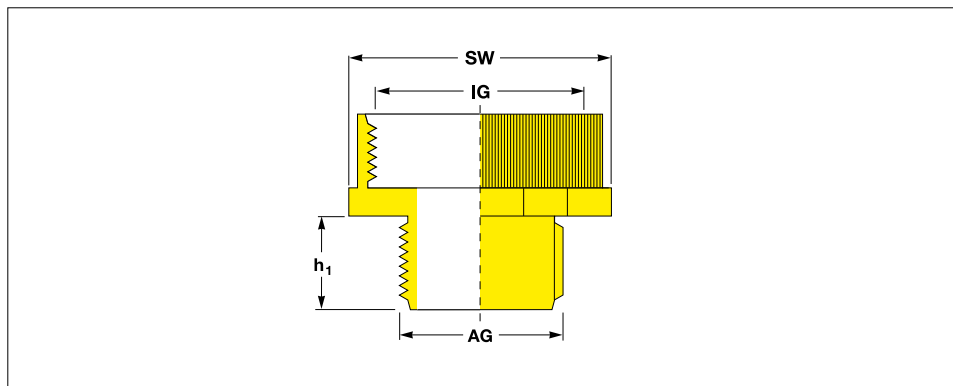

Quick-Fit® Thread Enlargers

M → M
PG → PG

Metric

All dimensions in mm

from	to	Spanner size	Thread-size	Artikel-Nr.
Thread external	Thread internal			
AG	IG	IG	h ₁	
M 12	M 16	SW 20	8.0	EPN 650 / M 12 → M 16
M 16	M 20	SW 24	8.0	EPN 650 / M 16 → M 20
M 20	M 25	SW 30	8.0	EPN 650 / M 20 → M 25
M 25	M 32	SW 37	8.0	EPN 650 / M 25 → M 32
M 32	M 40	SW 45	10.0	EPN 650 / M 32 → M 40

PG

All dimensions in mm

from	to	Spanner size	Thread-size	Artikel-Nr.
Thread external	Thread internal			
AG	IG	IG	h ₁	
PG 7	PG 9	SW 19	7.0	EPN 650 / PG 7 → PG 9
PG 9	PG 11	SW 22	8.0	EPN 650 / PG 9 → PG 11
PG 11	PG 13.5	SW 24	8.0	EPN 650 / PG 11 → PG 13.5
PG 11	PG 16	SW 27	8.0	EPN 650 / PG 11 → PG 16
PG 13.5	PG 16	SW 27	9.0	EPN 650 / PG 13.5 → PG 16
PG 16	PG 21	SW 32	9.0	EPN 650 / PG 16 → PG 21
PG 21	PG 29	SW 42	10.0	EPN 650 / PG 21 → PG 29
PG 29	PG 36	SW 53	11.0	EPN 650 / PG 29 → PG 36
PG 36	PG 42	SW 60	13.0	EPN 650 / PG 36 → PG 42
PG 42	PG 48	SW 65	13.0	EPN 650 / PG 42 → PG 48

Material :
PA 6,
impact resistant nylon

Standard Colour :
light grey RAL 7035

Nylon Enlargers with small external thread and large internal thread.

Should your requirements not be shown please ask for a separate quotation.
SEALWELL products and specifications are subject to improvement and change without notice.

Quick-Fit® Thread Enlargers

M → M

PG → PG

TRIPLE ADVANTAGE of QUICK-FIT®

QUALITY. These components enlarge the threaded entry diameter on any threaded interface from a smaller to larger thread size in order to accept a suitable gland. Configuration: from small external Metric to large internal Metric and from small external PG to large internal PG.