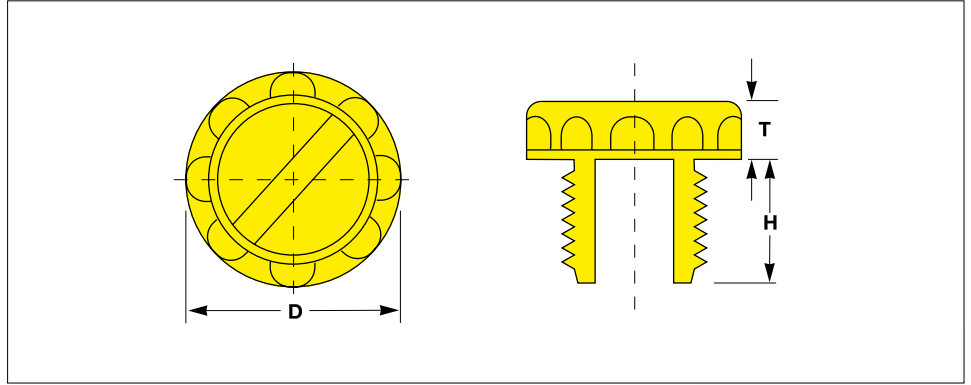

Threaded Protection Plugs

Suitable for a wide range of metric, imperial and pipe threads
The knurled head and screwdriver slot allow for easy installation and removal

prompt

MADE-TO-ORDER
VOLUME

All dimensions in mm

Pipe Thread DIN 259/DIN ISO 228 BSP Thread	D	H	T	Reference No.
R .1/8"	21.0	9.0	5.0	EP 400 / .1/8"
R .1/4"	21.0	9.0	5.0	EP 400 / .1/4"
R .3/8"	23.0	10.0	6.0	EP 400 / .3/8"
R .1/2"	28.0	12.0	6.0	EP 400 / .1/2"

All dimensions in mm

Pipe Thread DIN 13/DIN ISO 6149-1 Metric Thread	D	H	T	Reference No.
M 12 × 1.5	21.0	9.0	5.0	EP 400 / M 12 × 1.5
M 14 × 1.5	21.0	9.0	5.0	EP 400 / M 14 × 1.5
M 16 × 1.5	23.0	10.0	6.0	EP 400 / M 16 × 1.5
M 18 × 1.5	22.6	10.0	6.0	EP 400 / M 18 × 1.5
M 20 × 1.5	28.0	12.0	6.0	EP 400 / M 20 × 1.5
M 22 × 1.5	28.0	12.0	6.0	EP 400 / M 22 × 1.5

Material :
HD-PE,
high density polyethylene

Standard Colour :
yellow

Designed to protect BSP and metric fittings and threads from damage and contaminants.

The knurled head and screwdriver slot allow for easy installation and removal