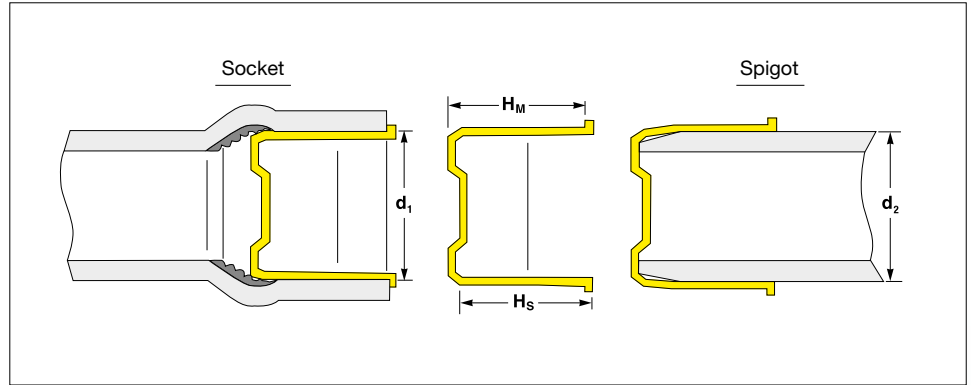

Pressure Pipe Protection Uniplugs

PVC Pipes
DN 350 – DN 600

prompt

MADE-TO-ORDER
VOLUME

Material :
LLD-PE,
linear low density polyethylene

Standard Colour :
blue

This range is designed to seal PVC pressure pipe on which a connector is fitted at one end. The unique vertical rib design allows to apply the same size of plug to both the plain end and connector end of the tube.

This simplifies storage routines. These plugs ensure full-length insertion, the distance from the end of the pipe down to the seal ring and retention ribs offer added security during transit and the perforated handgrip allows for easy removal.

 sealwell

All dimensions in mm

Diameter		Depth when used as Plug	Depth when used as Cap	Reference No.
Socket d ₁	Spigot d ₂	H _s	H _m	
DN 350	375.0	80.0	78.5	EP 185 / DN 350 / 375
DN 400	425.0	100.0	100.0	EP 185 / DN 400 / 425
DN 450	475.0	100.0	100.0	EP 185 / DN 450 / 475
DN 500	528.0	105.0	105.0	EP 185 / DN 500 / 528
DN 600	631.0	110.0	110.0	EP 185 / DN 600 / 631